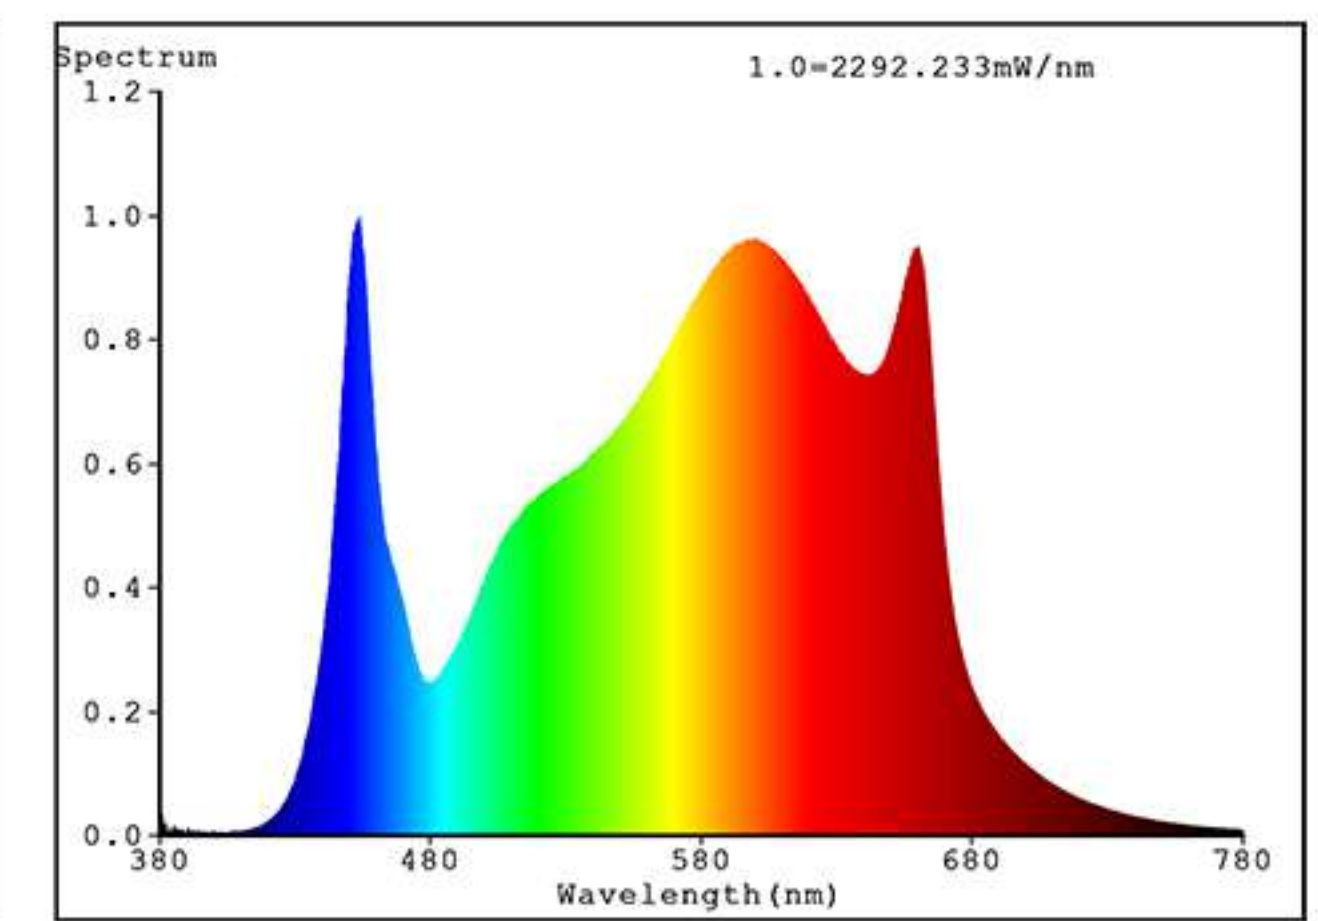

SE 7000

● PPFD(8")

SE 5000

314	548	588	599	602	590	551	312
516	1250	1401	1450	1454	1402	1143	518
536	1130	1320	1371	1372	132	1128	529
510	1155	1327	1381	1378	1323	1152	525
512	1149	1326	1379	1384	1328	1156	515
527	1127	1324	1376	1369	1318	1125	532
522	1255	1406	1446	1447	1411	1250	523
317	557	587	597	574	592	552	312

SE 7000

1030	1211	1261	1315	1313	1260	1208	1029
1127	1321	1371	1435	1428	1365	1313	1133
1145	1371	1427	1492	1488	1428	1365	1155
1230	1420	1491	1577	1575	1496	1418	1239
1235	1417	1485	1580	1576	1492	1412	1240
1143	1355	1430	1487	1491	1432	1361	1156
1130	1317	1360	1420	1422	1341	1308	1136
1020	1197	1240	1307	1302	1242	1201	1034