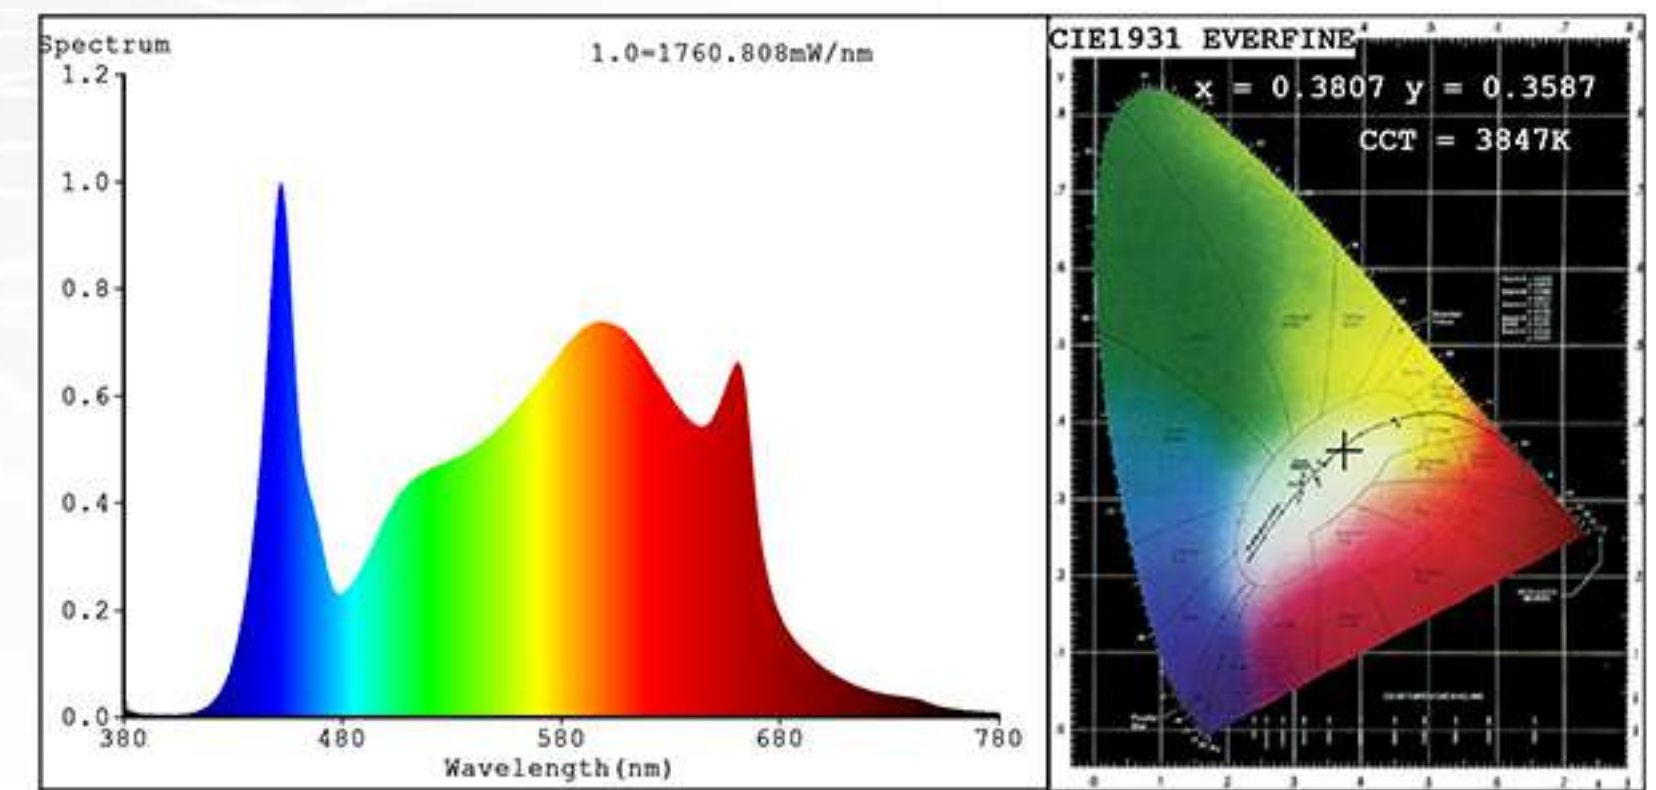

● FULL SPECTRUM & PPFD(18')