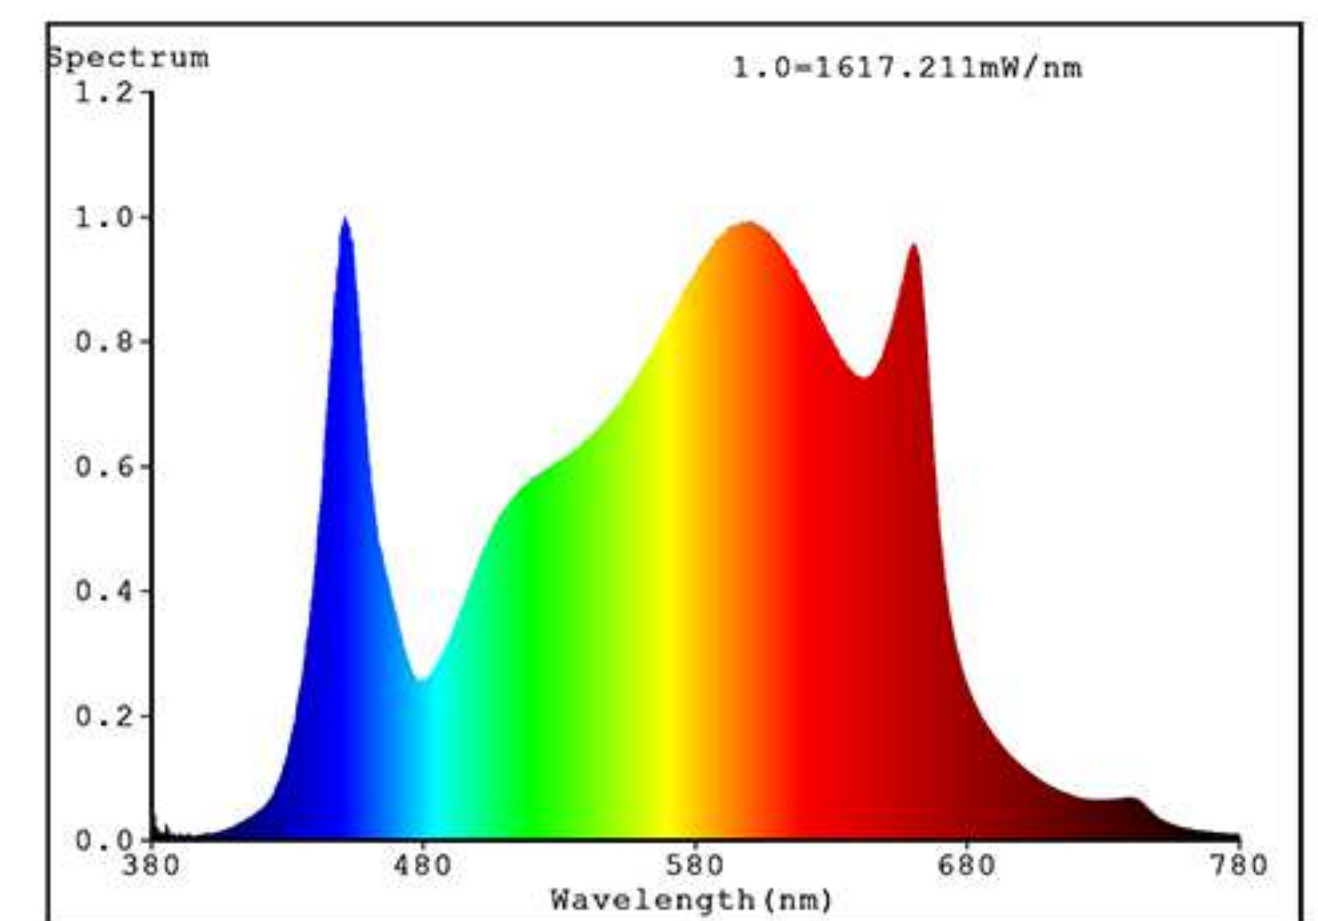

● FULL SPECTRUM

SE 3000/SE 5000