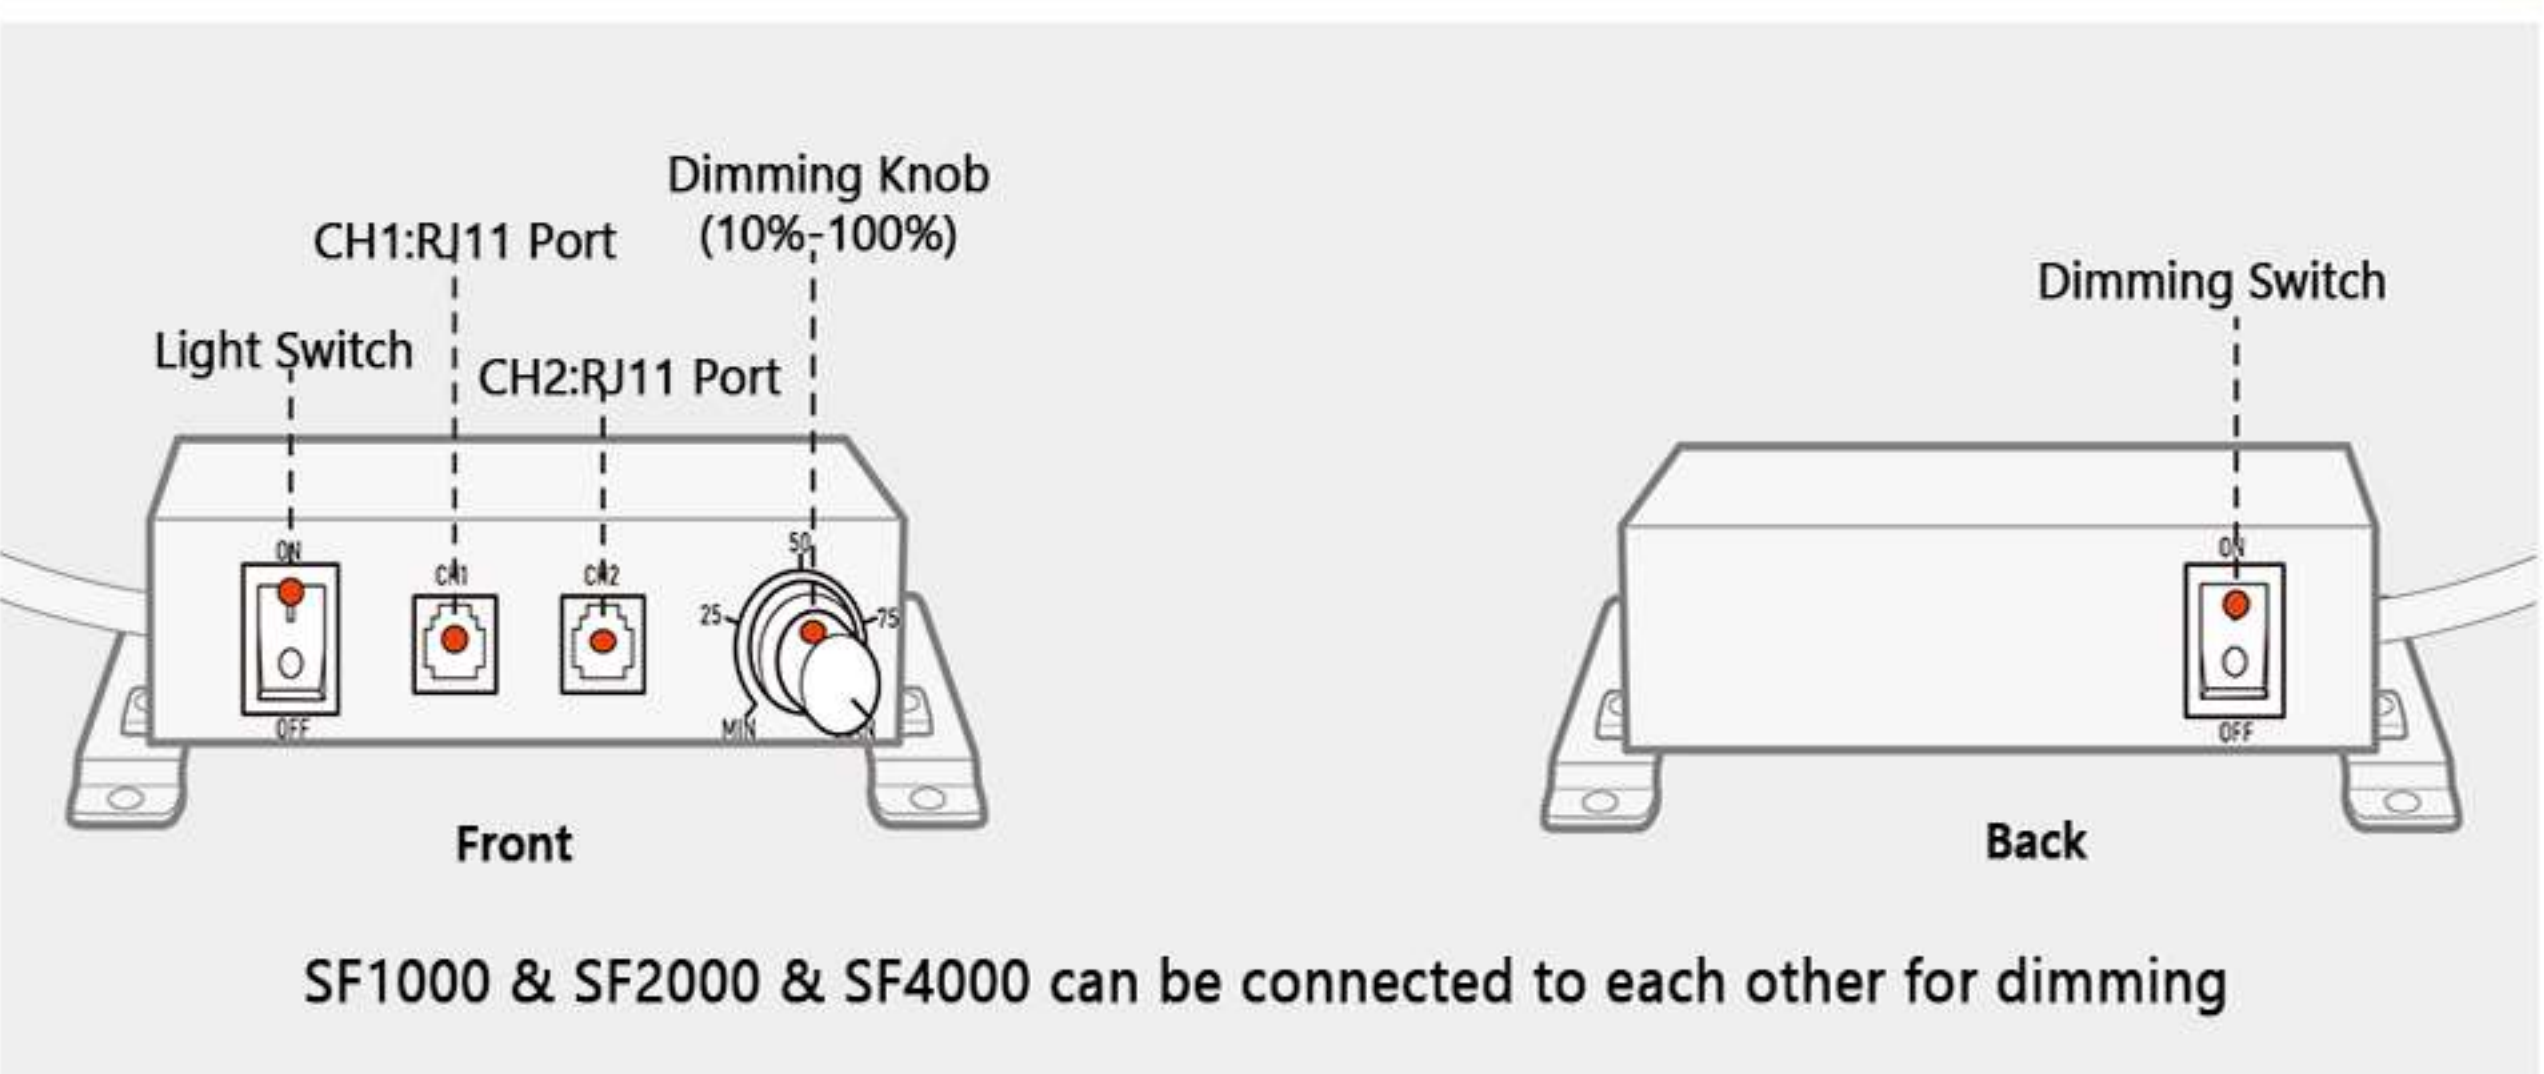

● FUNCTION

Light on-off switch

Easy control light dimming screw

Multi-light connection dimming operation

SF 600/300

● SPECIFICATIONS

Model	Power Draw	Amps	Frequency	Footprint	Par value	LED	Light Size
SF600	73.79W±5%@AC120V 74.75W±5%@AC240V	0.6235A@AC120V 0.6310A@AC240V	50-60HZ	4x2 FT	166.81 umol/S	384pcs	1000*150*35.4MM
SF300	32.77W±5%@AC120V 33.47W±5%@AC240V	0.4823A@AC120V 0.2953A@AC240V	50-60HZ	2.5x2 FT	74.92 umol/S	192pcs	600*150*35.4MM