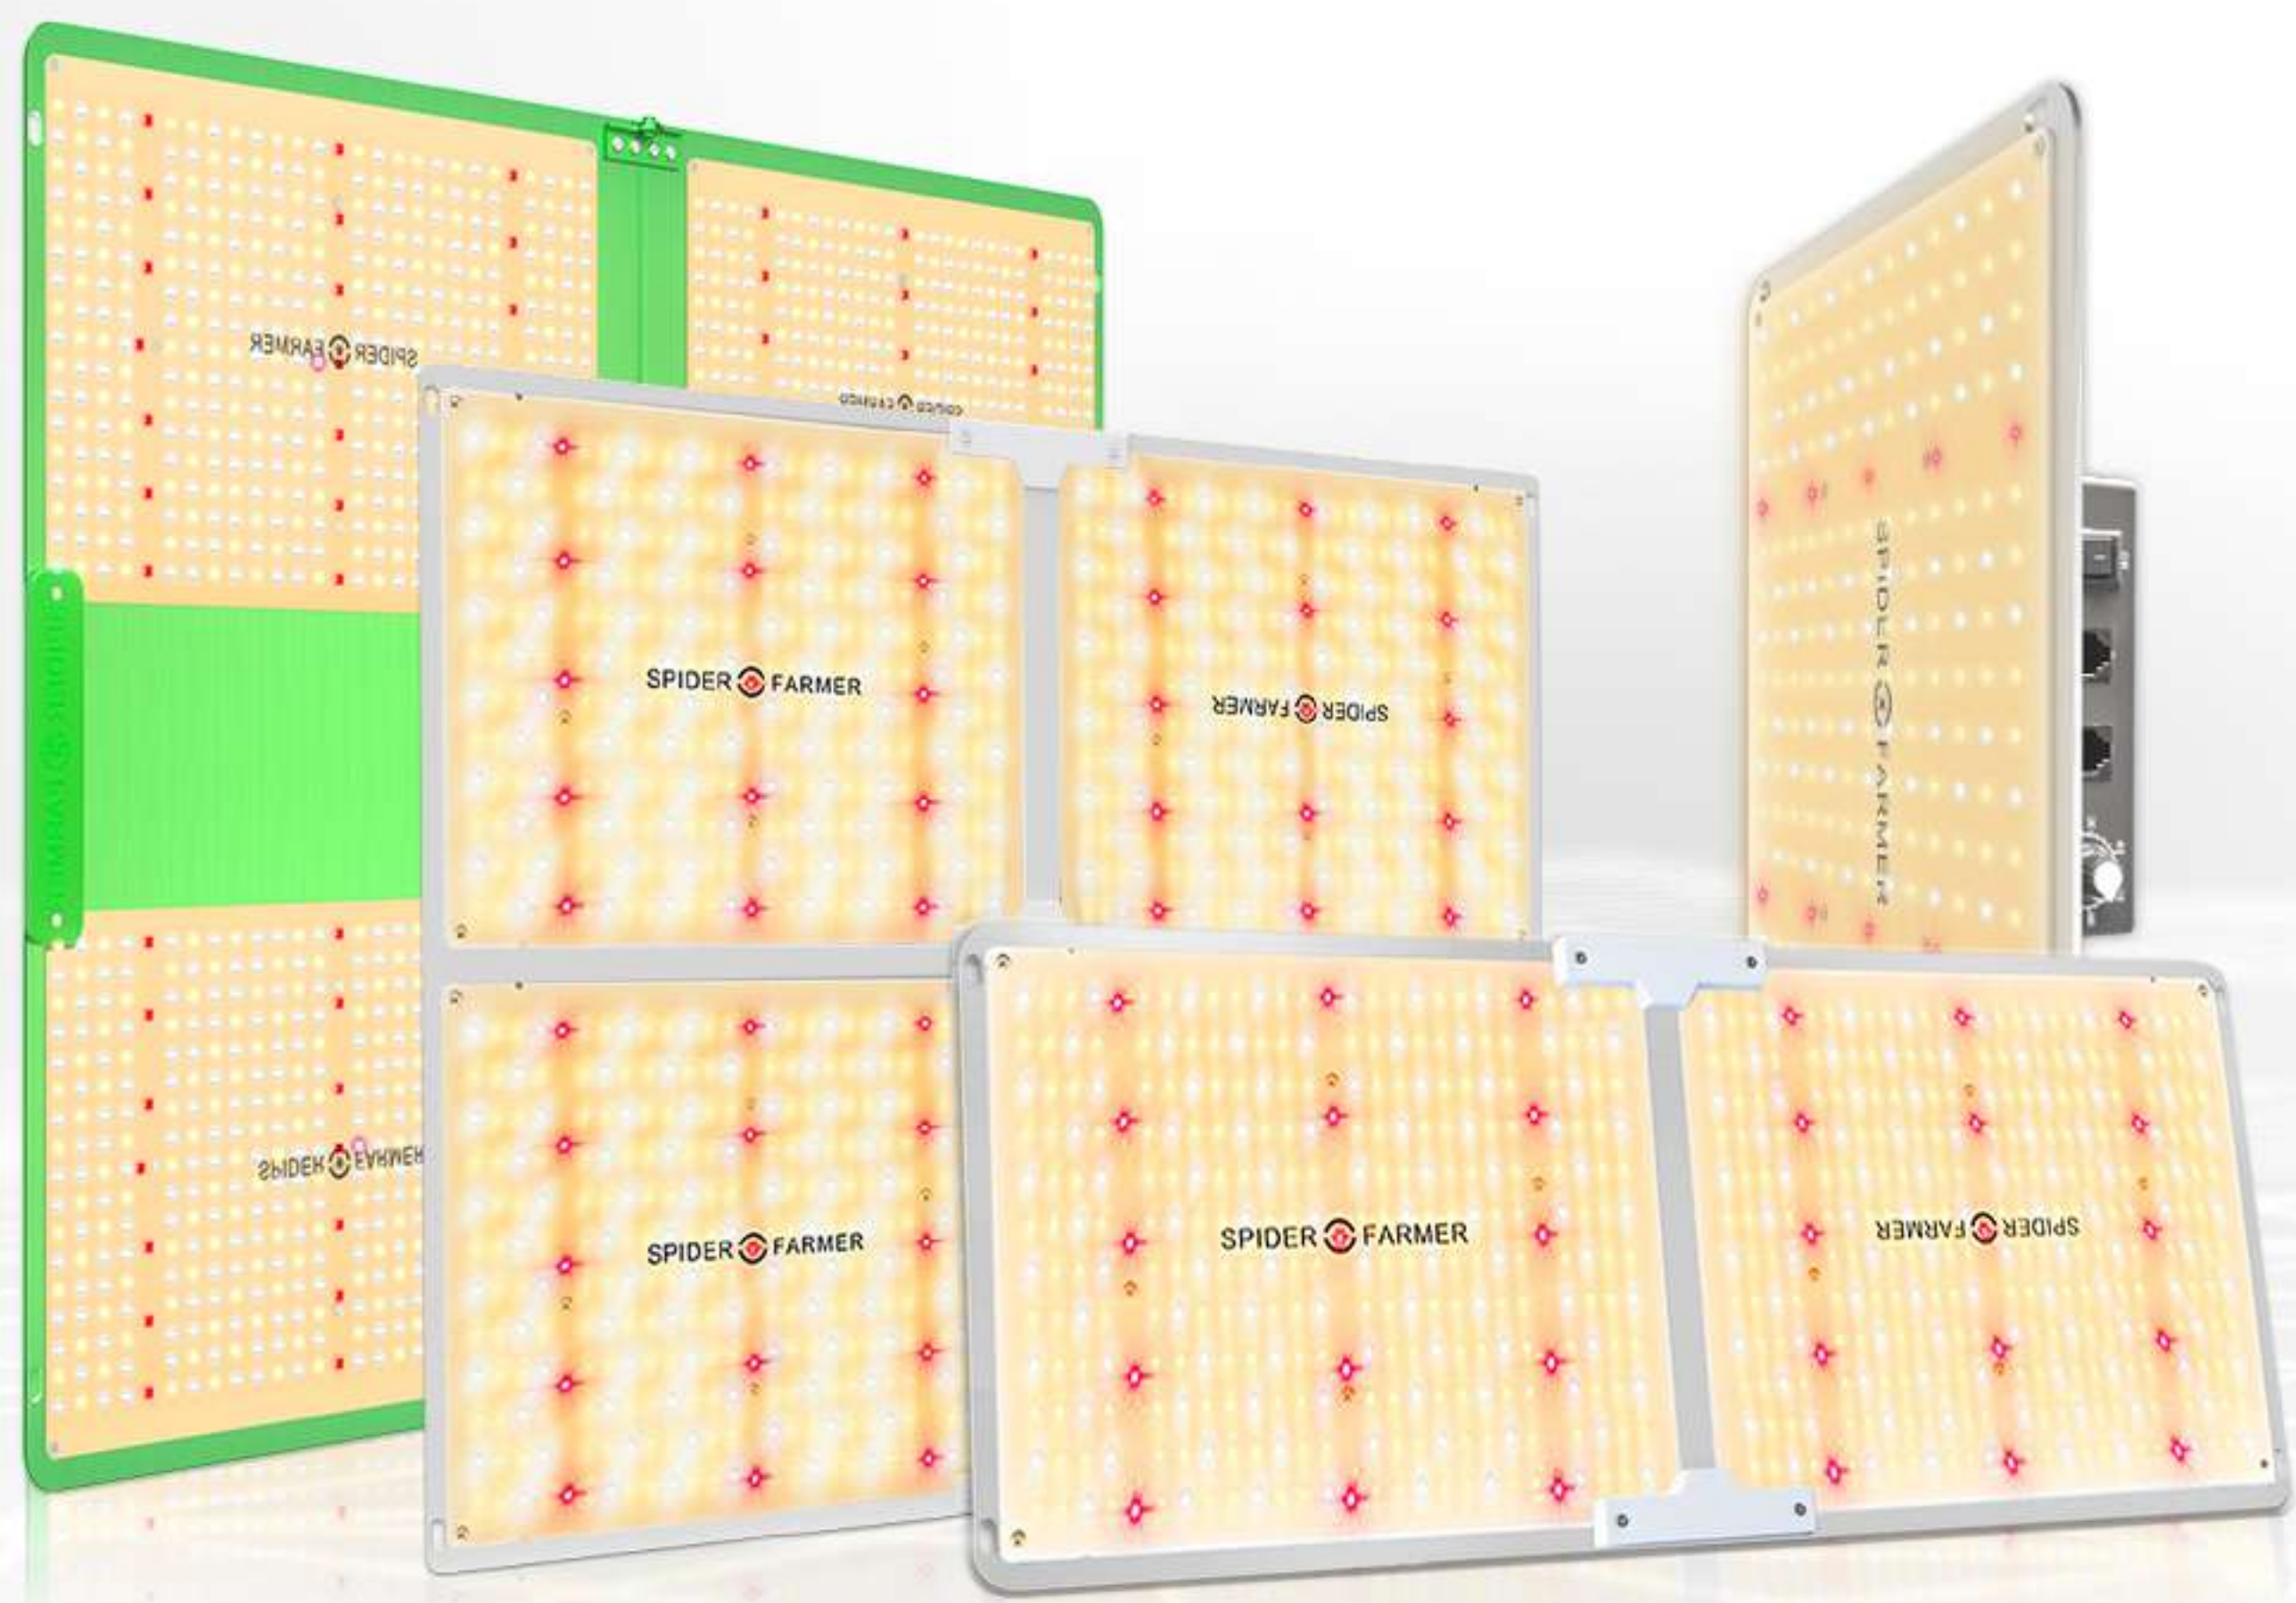

● TOP FEATURES

SAMSUNG
LM301

REMOVABLE
Driver

DIMMING
Daisy Chain

Features:

- 1) Lights distribution more uniform, par value on each point can up to 1000.
- 2) Can make lights closer to plants, flowering hang height can at 6"-8".
- 3) Higher efficacy and higher yielding up to 3.75-4.5 lb per light.
- 4) SE7000 up to 2688pcs Samsung chips to achieve outstanding efficiency, up to 2.8 $\mu\text{mol}/\text{j}$.
- 5) Lower consumption on each diodes, longer lifespan and save 50% money on electricity bill.
- 6) With dim knob and daisy chain, Plug-in light bar, easy to install.

● FUNCTION

Dimming Knob

Light Intensity

Multi-light connection
dimming operation

DIMMING DAISY CHAIN

- Up to 30 lights connected
- Multiple models daisy chain

SF 7000/4000/2000/1000

● SPECIFICATIONS

Model	Energy Efficiency	Power draw	Footprint	LED (Samsung)
SF7000	2.7 $\mu\text{mol}/\text{J}$	650W \pm 5%@AC120V	Personal 6x6 FT Commercial 5x5 FT	1716pcs
SF4000	2.7 $\mu\text{mol}/\text{J}$	457W \pm 5%@AC120V	Personal 5x5 FT Commercial 4x4 FT	1212pcs
SF2000	2.7 $\mu\text{mol}/\text{J}$	202W \pm 5%@AC120V	Veg 3x4 FT Flower 2x4 FT	506pcs
SF1000	2.5 $\mu\text{mol}/\text{J}$	101W \pm 5%@AC120V	Veg 3x3 FT Flower 2x2 FT	218pcs

● FULL SPECTRUM & PPFD(18')

SF 4000

210	250	323	353	363	348	315	238	206
289	386	507	632	890	629	497	398	264
378	610	862	1020	1105	1018	872	537	320
409	720	1050	1340	1398	1330	1033	691	407
424	843	1194	1495	1558	1493	1192	969	421
413	796	1031	1335	1379	1320	1043	715	402
369	632	890	1086	1128	1077	876	590	316
287	388	596	654	756	680	589	386	255
201	230	318	355	366	350	316	229	204