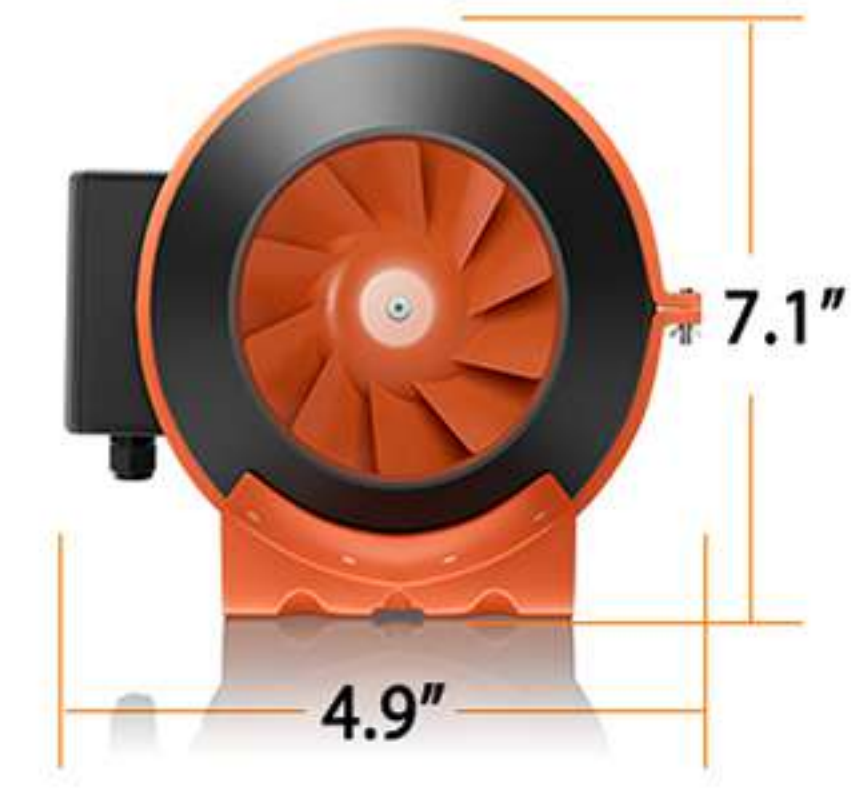

● SPECIFICATIONS

- Model:GDF150-p
- Air Volume:660m³/h
- Duct size: 6 INCH
- Power:70Watt
- Capacitance:5uF
- Airflow:395CFM
- Fan speed:2400RPM
- Current:0.58A
- Volt/Hertz: 120V/60HZ
- Noise:<37dB